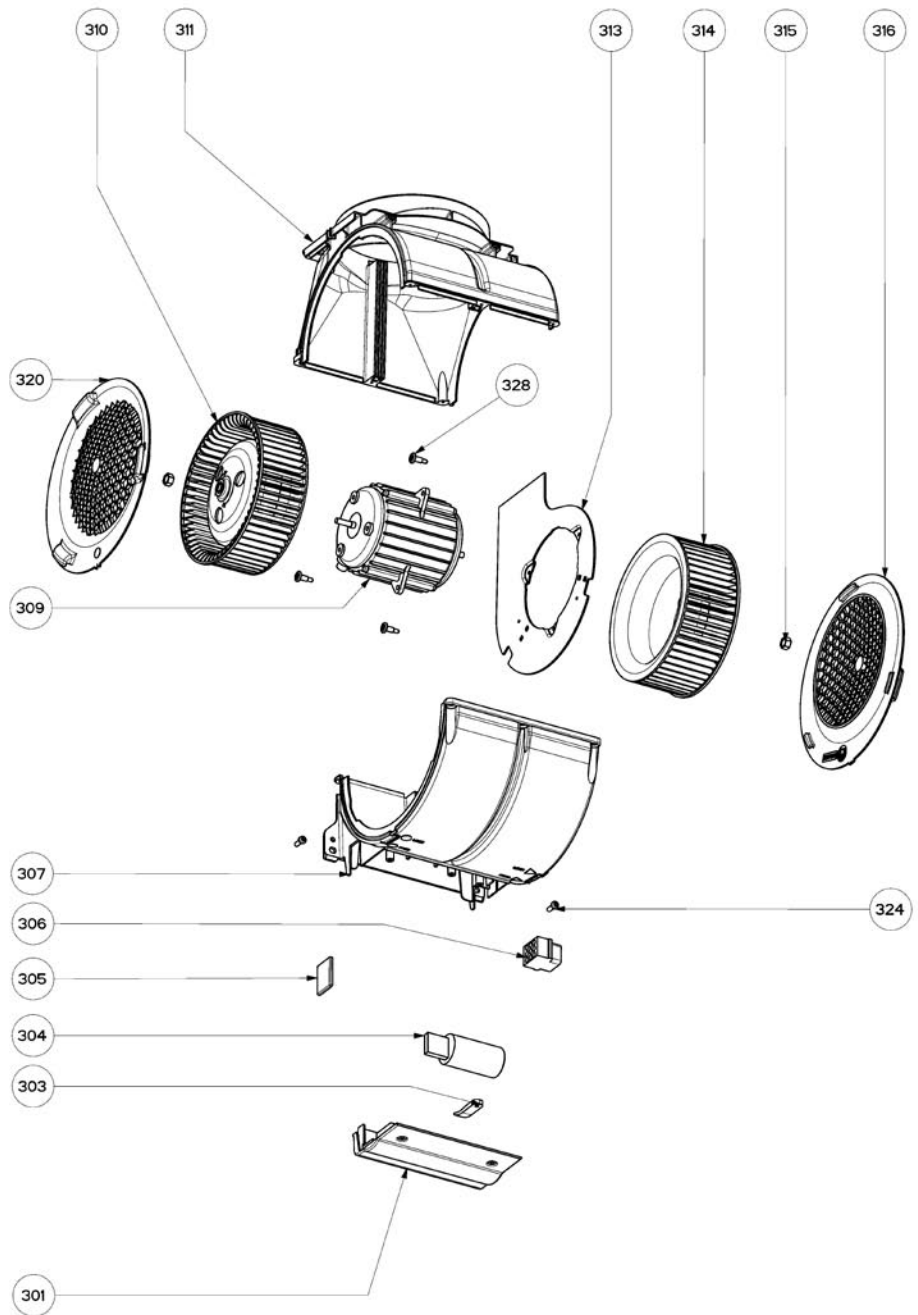

SYNTHESIS

blower components

Key	Description		Qty Req.	In Stock
301	Diffuser Lower Cover	410100399	1	No
303	Capacitor Clamp	4117656	1	No
304	Capacitor 5mf	4021267	1	Yes
305	Connector	4163011	1	No
306	Connector	4021472	1	No
307	Diffuser Lower	410100401	1	Yes
309	Motor	4000386	1	Yes
310	Left Impeller (SX)	4120797	1	Yes
311	Diffuser Upper	410100400	1	Yes
313	Motor Support	4481965	1	No
314	Right Impeller (DX)	4120796	1	Yes
315	Impeller Locking Nut	4109897	2	Yes
316	Charcoal Filter Support Right	410100398	1	Yes
320	Charcoal Filter Support Left	410100397	1	Yes
324	Screw	417000008	2	No
328	Motor Fixing Screw	417000033	3	No