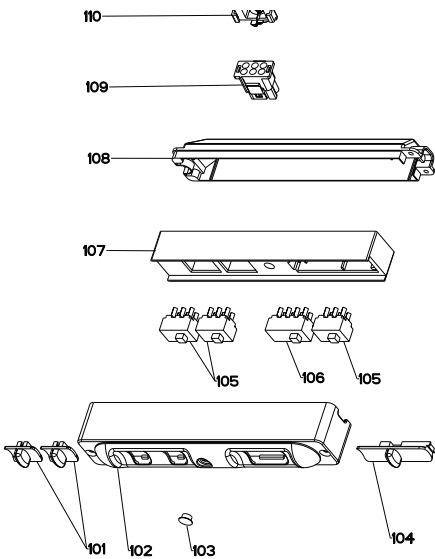

switch

Key	Description	500 CFM MODELS	280 CFM MODELS	Qty Req.	In Stock
100	Assembled Switch	427000103	427000267	1	No
101	On/Off Button	4022736	4022736	2	Yes
102	Switch Box	4275425	422000596	1	Yes
103	Red Lamp Cover	4021515	4021515	1	Yes
104	Motor Speed Button	4022735	410100218	1	Yes
105	On/Off Switch	4021687	4021687	500 cfm=3, 280 cfm= 2	Yes
106	Motor Speed Switch	4021688	403000290	1	Yes
107	Switch Support	4166194	4166194	1	No
108	Switch Box Cover	4109238	4109238	1	No
109	Connector	4021471	4021471	1	No
110	Cable Clamp	410100264	410100264	1	No