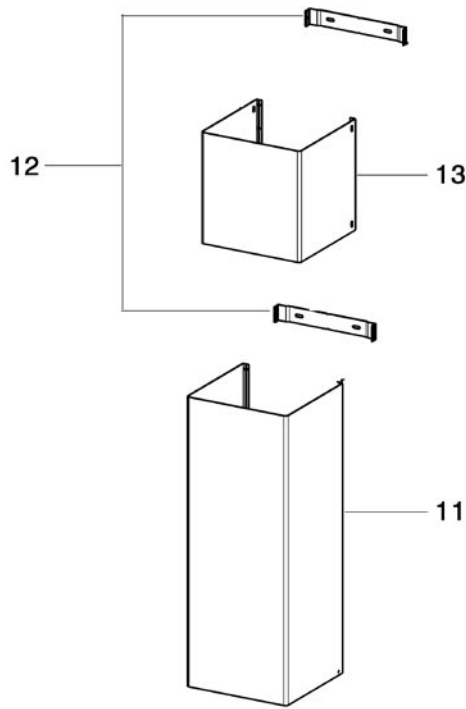

SYNTHESIS
chimney components

ducted

		500 CFM MODELS						280 CFM MODELS			In
Key	Model Number	30 Stainless	30 White	30 Black	36 Stainless	36 White	36 Black	30 Stainless	36 Stainless	Qty Req.	Stock
11	Lower Chimney Ducted	440000323	440004314	440004315	440000323	440004314	440004315	440000323	440000323	1	Yes
12	Chimney Bracket	4469689	4469689	4469689	4469689	4469689	4469689	4469689	4469689	2	Yes
13	Upper Chimney	4472159	4472162	4472163	4472159	4472162	4472163	4472159	4472159	1	Yes

ductless