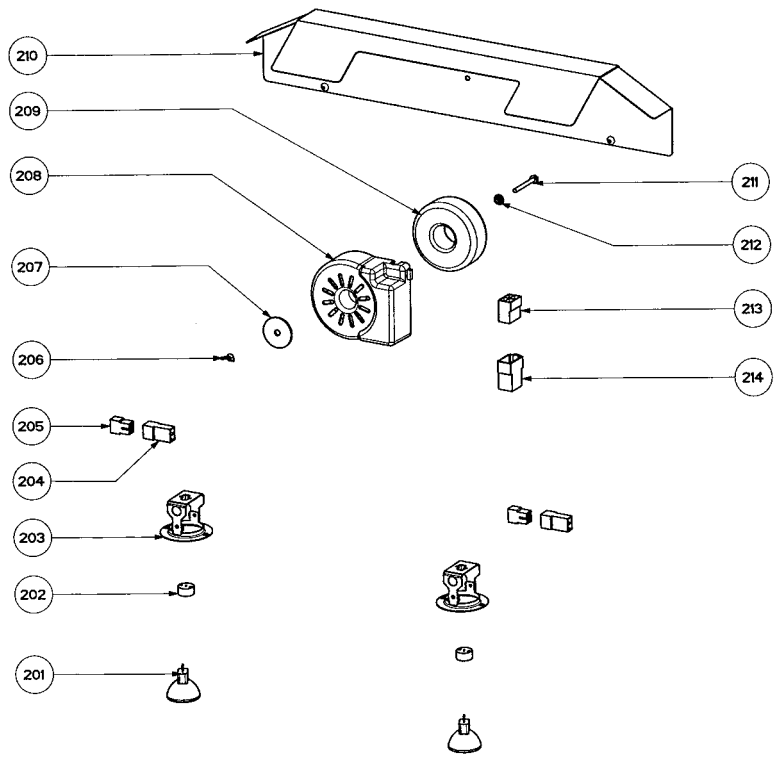

SYNTHESIS

blower components

| Key | Description | | Qty Req. | In Stock |
|-----|-------------------------------|-----------|----------|----------|
| 301 | Diffuser Lower Cover | 410100399 | 1 | No |
| 303 | Capacitor Clamp | 4117656 | 1 | No |
| 304 | Capacitor 5mf | 4021267 | 1 | Yes |
| 305 | Connector | 4163011 | 1 | No |
| 306 | Connector | 4021472 | 1 | No |
| 307 | Diffuser Lower | 410100401 | 1 | Yes |
| 309 | Motor | 4000386 | 1 | Yes |
| 310 | Left Impeller (SX) | 4120797 | 1 | Yes |
| 311 | Diffuser Upper | 410100400 | 1 | Yes |
| 313 | Motor Support | 4481965 | 1 | No |
| 314 | Right Impeller (DX) | 4120796 | 1 | Yes |
| 315 | Impeller Locking Nut | 4109897 | 2 | Yes |
| 316 | Charcoal Filter Support Right | 410100398 | 1 | Yes |
| 320 | Charcoal Filter Support Left | 410100397 | 1 | Yes |
| 324 | Screw | 417000008 | 2 | No |
| 328 | Motor Fixing Screw | 417000033 | 3 | No |

SYNTHESIS
electrical components

light

| Key | Description | | Qty Req. | In Stock |
|-----|--------------------------|-----------|----------|----------|
| 201 | Halogen Lamp (Long Life) | 403000470 | 2 | Yes |
| 202 | Lamp Holder | 4269362 | 2 | Yes |
| 203 | Lamp Holder Support | 4269192 | 2 | No |
| 204 | Female Connector | 4021307 | 2 | Yes |
| 205 | Male Connector | 4021308 | 2 | Yes |
| 206 | Nut | 417000002 | 1 | Yes |
| 207 | Washer | 417000003 | 1 | Yes |
| 208 | Transformer Housing | 4166779 | 1 | Yes |
| 209 | Transformer | 4021828 | 1 | Yes |
| 210 | Light Support | 440000898 | 1 | No |
| 211 | Screw | 4174573 | 1 | Yes |
| 212 | Nut | 4109524 | 1 | Yes |
| 213 | Female Connector | 4021304 | 1 | Yes |
| 214 | Male Connector | 4021306 | 1 | Yes |