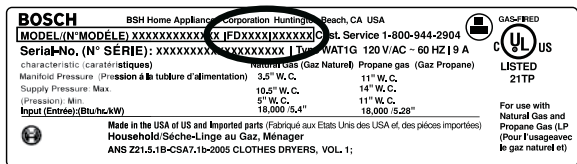

**Cannot be combined with any other Bosch offers.
Not eligible at Lowe's and Sears.**

If you do not have your FD number(s) because your appliance(s) will not be delivered by the postmark date, please do the following:

1. Mail this form (without FD numbers) as instructed in steps 1 through 3, by June 15, 2010 .
2. Call 877-582-4040 within 60 days after the postmark date to submit your FD number(s). A reward will not be issued without (a) FD number(s).

First Name:

Last Name:

Address(1):

Address(2):

City:

State: Zip:

Phone: - -

Email:

Store Name:

Date:

Customer Signature:

Disclosure: Cards are issued by Citibank, N.A. pursuant to a license from Visa U.S.A. Inc. and managed by Ecount, a Citi company. Cards will not have cash access and can be used everywhere Visa debit cards are accepted. Using your Bosch Visa Prepaid Card for a purchase is similar to using a credit card. Know your balance before you shop, as not all merchants can determine it for you. Each time you use your Card, the purchase amount is automatically deducted from your card balance.

☐ Check here if you do not want to be contacted by Bosch

FD Numbers:

FD

Integra Built-In Refrigerator FD#

FD

Wall Oven Serial#/Free Standing/Slide-in FD#

FD

Cooktop FD#

FD

Dishwasher FD#

FD

Dishwasher FD#

FD

Benvenuto Coffee System FD#

FD

Warming Drawer Serial#

FD

DPH/Custom/Downdraft Hood/Microwave/OTR/Serial#

FD

Freestanding Refrigerator Serial#

Terms and Limitations: **1.** Original reward certificate and supporting documents (collectively "Claim") must be mailed and postmarked by June 15, 2010. No late submissions will be accepted. Sponsor(s) is not responsible for claims lost, misdirected, mutilated, stolen, received late, or with postage due. Please keep copies of all materials submitted. Sponsor(s) reserves the right to request additional information or signed statements verifying identity and bona fide purchase of product. All information submitted with this claim becomes the property of Sponsor(s) and cannot be returned. **2.** Please allow 8 to 10 weeks to receive your Bosch Visa Prepaid Card. **3.** Make a copy of all reward material submitted for your records. In the event of incomplete or illegible forms, claims submission will not be returned. **4.** Offer good only on select Bosch kitchen appliances listed on back. **5.** Purchase, and full payment, must occur between February 1, 2010, and May 31, 2010; purchase outside these parameters is ineligible. Purchase date is determined by invoice. **6.** Any misrepresentation or fraudulent information disqualifies reward claim, and may give rise to criminal or civil prosecution. **7.** Offer is not valid in conjunction with any other offers. **8.** Sponsor(s) distributors, resellers and their employees, are ineligible. **9.** Valid only for purchases by an end-user customer within the 50 United States the District of Columbia, And Puerto Rico, U.S. Virgin Islands (St. Croix, St. John, and St. Thomas-Only). 18 years or older only. **10.** Reward form must include a valid, current, residential street address of the purchaser only. Visa prepaid card is not transferable. **11.** If these terms and conditions are not met, at Sponsor's discretion, Visa prepaid card will not be issued. Offer void where prohibited by law. FD number(s) must be provided. **12.** In no event shall Sponsor(s) be liable for more than the amount of the stated reward; by submitting this reward form, you agree to this strict liability limitation. **13.** Not eligible at Lowe's and Sears.

BOSCH
Invented for life