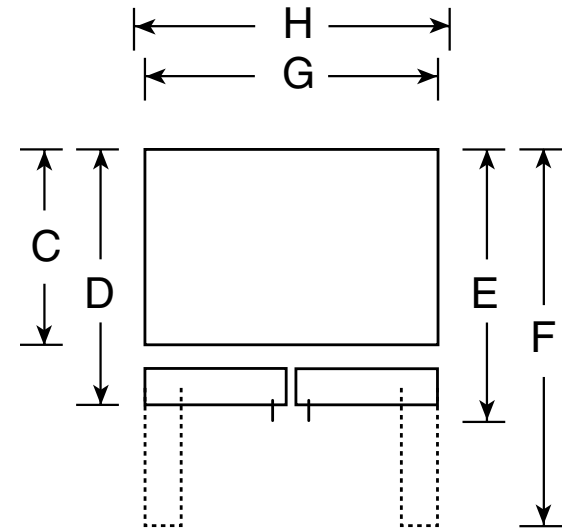

## GE® ENERGY STAR® 22.2 Cu. Ft. Bottom-Freezer Drawer Refrigerator

### Dimensions and Installation Information (in inches)

Overall Dimensions	Height to top of hinge (in.) <b>A</b>	<b>68-1/2</b>
	Height to top of case (in.) <b>B</b>	<b>67-3/4</b>
	Case depth without door (in.) <b>C</b>	<b>28-3/4</b>
	Case depth less door handle (in.) <b>D</b>	<b>33</b>
	Case depth with door handle (in.) <b>E</b>	<b>35-1/2</b>
	Depth with fresh food door open 90° (in.) <b>F</b>	<b>46-5/8</b>
	Width (in.) <b>G</b>	<b>32-3/4</b>
Air Clearances	Width with door open 90° inc. door handle (in.) <b>H</b>	<b>40-3/8</b>
	Each side (in.)	<b>1/8</b>
	Top (in.)	<b>1</b>
	Back (in.)	<b>3/4</b>