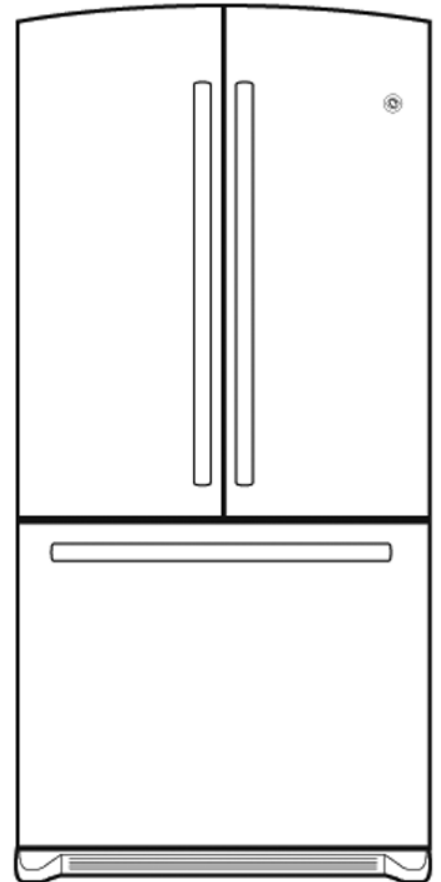

## GE® ENERGY STAR® 22.2 Cu. Ft. Bottom-Freezer Drawer Refrigerator

### Dimensions and Installation Information (in inches)

Overall Dimensions	Height to top of hinge (in.) <b>A</b>	<b>68-1/2</b>
	Height to top of case (in.) <b>B</b>	<b>67-3/4</b>
	Case depth without door (in.) <b>C</b>	<b>28-3/4</b>
	Case depth less door handle (in.) <b>D</b>	<b>33</b>
	Case depth with door handle (in.) <b>E</b>	<b>35-1/2</b>
	Depth with fresh food door open 90° (in.) <b>F</b>	<b>46-5/8</b>
	Width (in.) <b>G</b>	<b>32-3/4</b>
Air Clearances	Width with door open 90° inc. door handle (in.) <b>H</b>	<b>40-3/8</b>
	Each side (in.)	<b>1/8</b>
	Top (in.)	<b>1</b>
	Back (in.)	<b>3/4</b>

### Features and Benefits

- Crown doors with hidden hinges - Step up to rounded doors and the clean look of concealed hinges
- Upfront temperature controls - Easy-to-use controls are located in an easy-to-reach position
- Factory-installed icemaker - Refrigerator comes ready to automatically create ice
- BrightSpace™ interior with GE Reveal® lighting - It's easy to find tasty treats under bright, clear interior lighting
- Two-level Slide 'n Store™ system - Keep all your frozen favorites within easy reach
- Adjustable-humidity crispers -Set the controls to keep foods just the way you like them
- Snack drawer - Conveniently stores favorite foods and allows for quick, easy access
- Adjustable spillproof glass shelves - Raised edges keep small spills from becoming big messes
- Adjustable gallon door bins - Offers ideal space for storing gallon containers in the door
- NeverClean™ condenser - Encased coils take the dirty work out of maintaining your refrigerator
- Deluxe quiet design - Designed to reduce unnecessary sounds in the kitchen
- Model GFSF2HCYWW - White on white
- Model GFSF2HCYBB - Black on black