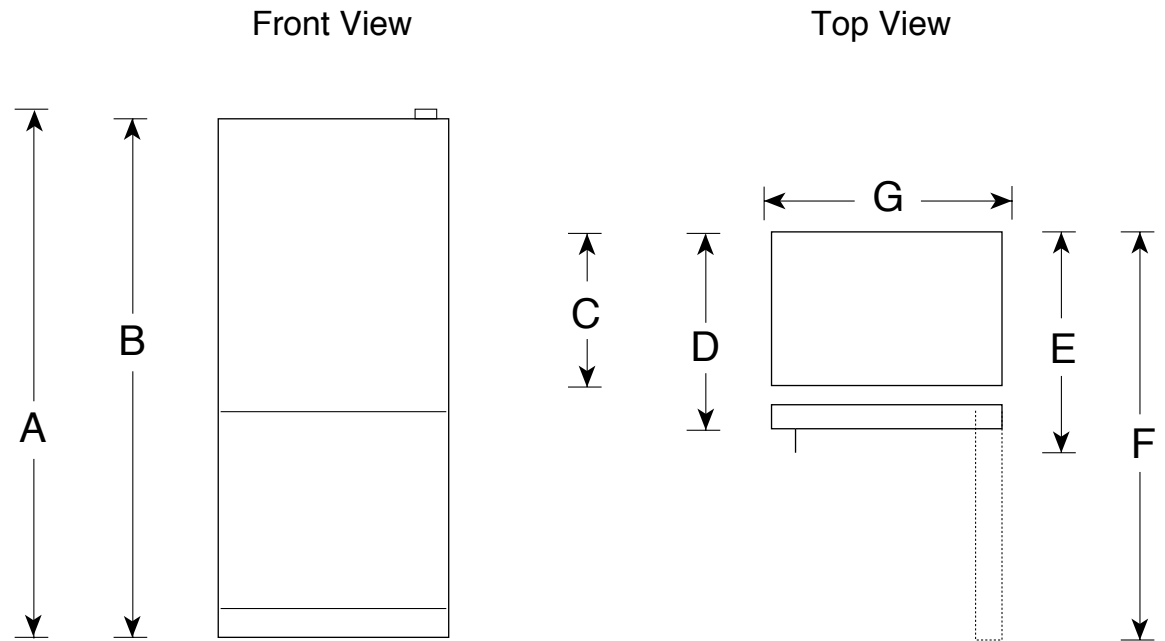

GBSCOHBX

GE® ENERGY STAR® 20.3 Cu. Ft. Bottom-Freezer Door Refrigerator

Dimensions and Installation Information (in inches)

Overall Dimensions	Height to top of hinge (in.) A	67-1/2
	Height to top of case (in.) B	66
	Case depth without door (in.) C	28-1/4
	Case depth less door handle (in.) D	32-5/8
	Case depth with door handle (in.) E	34-5/8
	Depth with fresh food door open 90° (in.) F	59-3/4
	Width (in.) G	30
Air Clearances	Width with door open 90° inc. door handle (in.) H	33-1/4
	Each side (in.)	1/8
	Top (in.)	1
	Back (in.)	1