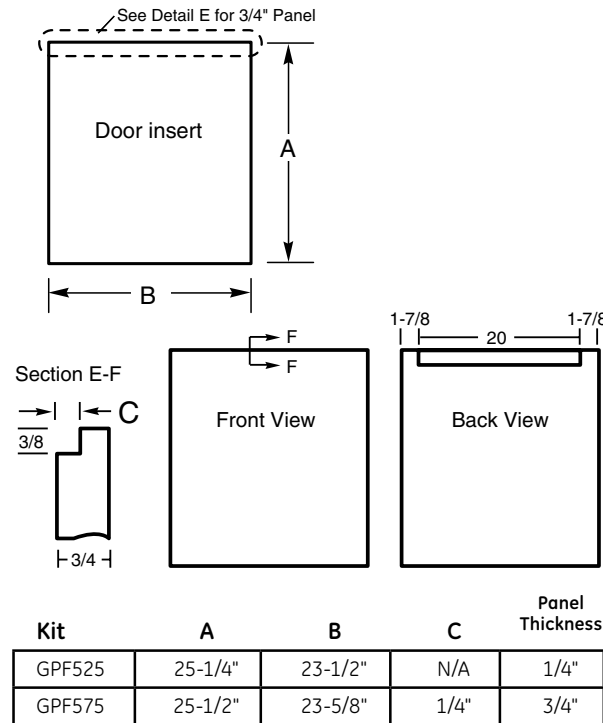

GLD4400/50/60N GE® Tall Tub Built-In Dishwasher

Dimensions and Installation Information (in inches)

Electrical Rating

Voltage AC.....	120
Hertz.....	60
Total connected load amperage.....	10
Calrod® heater watts max.....	875

For use on adequately wired 120-volt, 15-amp circuit having 2-wire service with a separate ground wire. This appliance must be grounded for safe operation.

Note: The rough cabinet opening must be at least 24" deep, 24" wide and approximately 34-1/2" high from floor to underside of the countertop. Dishwasher must not be installed more than 10 feet from sink for proper drainage. All plumbing and electrical work must be in accordance with local codes. The power cord and connections must comply with the National Electrical Code Section 422 and/or local codes and ordinances. The cord must be no longer than 6 ft. from the junction box to the receptacle.

Installation Information: Before installing, consult installation instructions packed with product for current dimensional data.

For answers to your Monogram®, GE Profile™ or GE® appliance questions, visit our website at ge.com or call GE Answer Center® service, 800.626.2000.