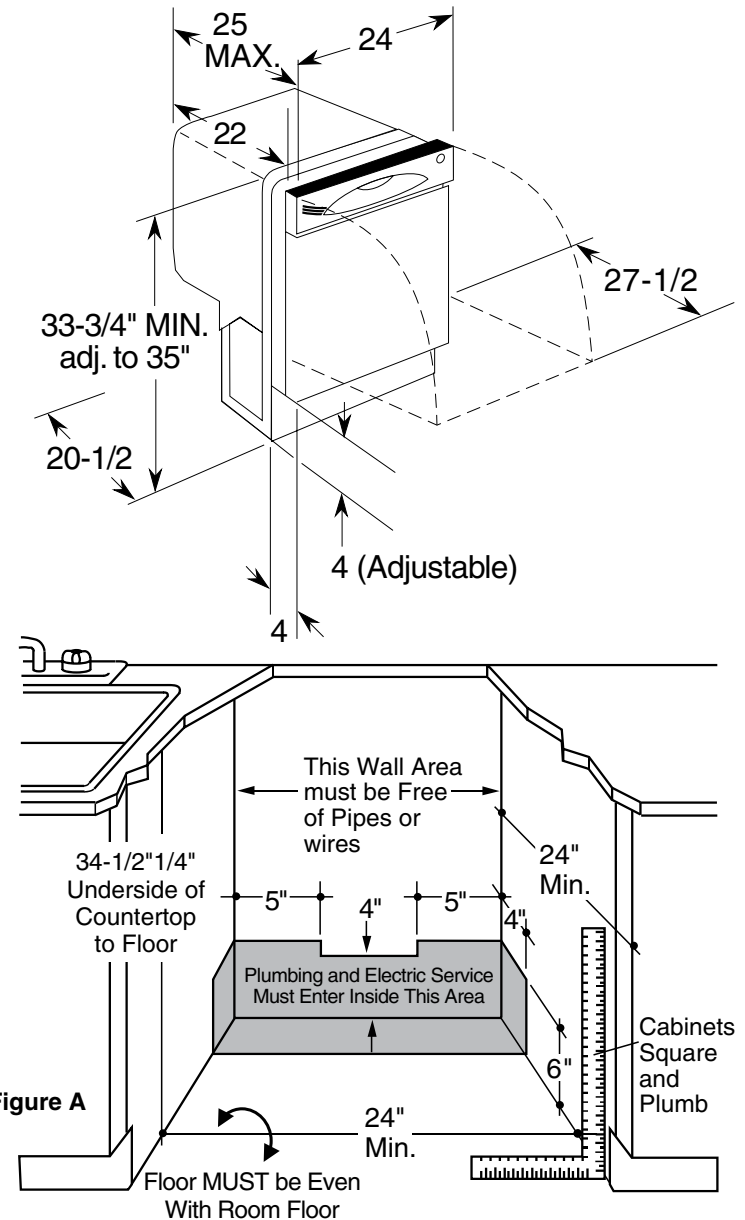

GLD4400/50/60N GE® Tall Tub Built-In Dishwasher

Dimensions and Installation Information (in inches)

Electrical Rating

Voltage AC.....	120
Hertz.....	60
Total connected load amperage.....	10
Calrod® heater watts max.....	875

For use on adequately wired 120-volt, 15-amp circuit having 2-wire service with a separate ground wire. This appliance must be grounded for safe operation.

Note: The rough cabinet opening must be at least 24" deep, 24" wide and approximately 34-1/2" high from floor to underside of the countertop. Dishwasher must not be installed more than 10 feet from sink for proper drainage. All plumbing and electrical work must be in accordance with local codes. The power cord and connections must comply with the National Electrical Code Section 422 and/or local codes and ordinances. The cord must be no longer than 6 ft. from the junction box to the receptacle.

Installation Information: Before installing, consult installation instructions packed with product for current dimensional data.

For answers to your Monogram®, GE Profile™ or GE® appliance questions, visit our website at ge.com or call GE Answer Center® service, 800.626.2000.