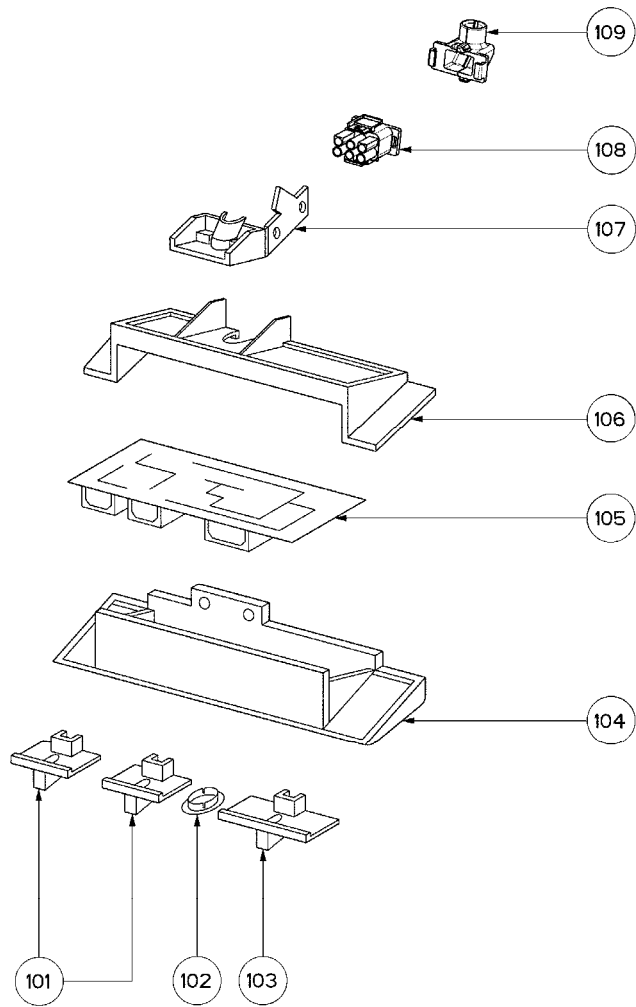

INCA HC SS

body components

Key	Model Number	630002752		
Key	Description	29 Stainless	Qty Req.	In Stock
1	Grease Filter	432010107	3	Yes
2	Halogen Lamp (Long Life)	403000470	2	Yes
3	Lamp Holder	4269362	2	Yes
4	Lamp Holder Support	4269192	2	No
5	Male Connector	4021308	2	Yes
6	Female Connector	4021307	2	Yes
7	Light Support	440004630	1	No
8	Transformer	4021820	1	Yes
9	Light Housing	4480228	1	No
11	Plug	4166349	2	Yes
12	Spring Loaded Bracket	4467280	2	Yes
13	Body	440004628	1	No
14	Field Wiring Box Cover	4468375	1	No
15	Field Wiring Box	4468373	1	No
16	Cable Clamp	4117090	1	No
17	Top/Rear Vent Plate	440004624	1	No
18	Cable Clamp	4161633	1	Yes
19	Cable Clamp Cover	4109168	1	No
20	Vent Collar Plate	4470197	1	No
21	Ductless Grill	4120889	1	Yes

INCA HC SS

blower components

Key	Model Number	630002752		
Key	Description	29 Stainless	Qty Req.	In Stock
301	Wiring Cover	410100399	1	No
303	Capacitor Clamp	4161615	1	No
304	Capacitor 11mf	4021295	1	Yes
305	Capacitor Box Cap	4163011	1	No
306	Connector	4021472	1	No
307	Diffuser Lower	410100401	1	Yes
308	Motor Fixing Clamp	410100281	1	No
309	Motor	4000386	1	Yes
310	Left Impeller (SX)	4120797	1	Yes
311	Diffuser Upper	410100400	1	Yes
312	Damper	4136045	1	Yes
313	Motor Support	4481965	1	No
314	Right Impeller (DX)	4120796	1	Yes
315	Impeller Locking Nut	4109897	2	Yes
316	Charcoal Filter Support Right	410100398	1	Yes
320	Charcoal Filter Support Left	410100397	1	Yes
324	Screw	417000008	2	No
328	Motor Fixing Screw	417000033	3	No

INCA HC SS

electrical components

switch

	Model Number	630002752		
Key	Description	29 Stainless	Qty Req.	In Stock
101	On/Off Button	4022711	2	Yes
102	Red Lamp Cover	4021515	1	Yes
103	Motor Speed Button	4022761	1	Yes
104	Switch Box Cover	4276062	1	Yes
105	Switch Board	4269312	1	Yes
106	Switch Box	4109193	1	No
107	Cable Clamp	4117658	1	No
108	Connector	4021471	1	No
109	Cable Clamp	410100264	1	No