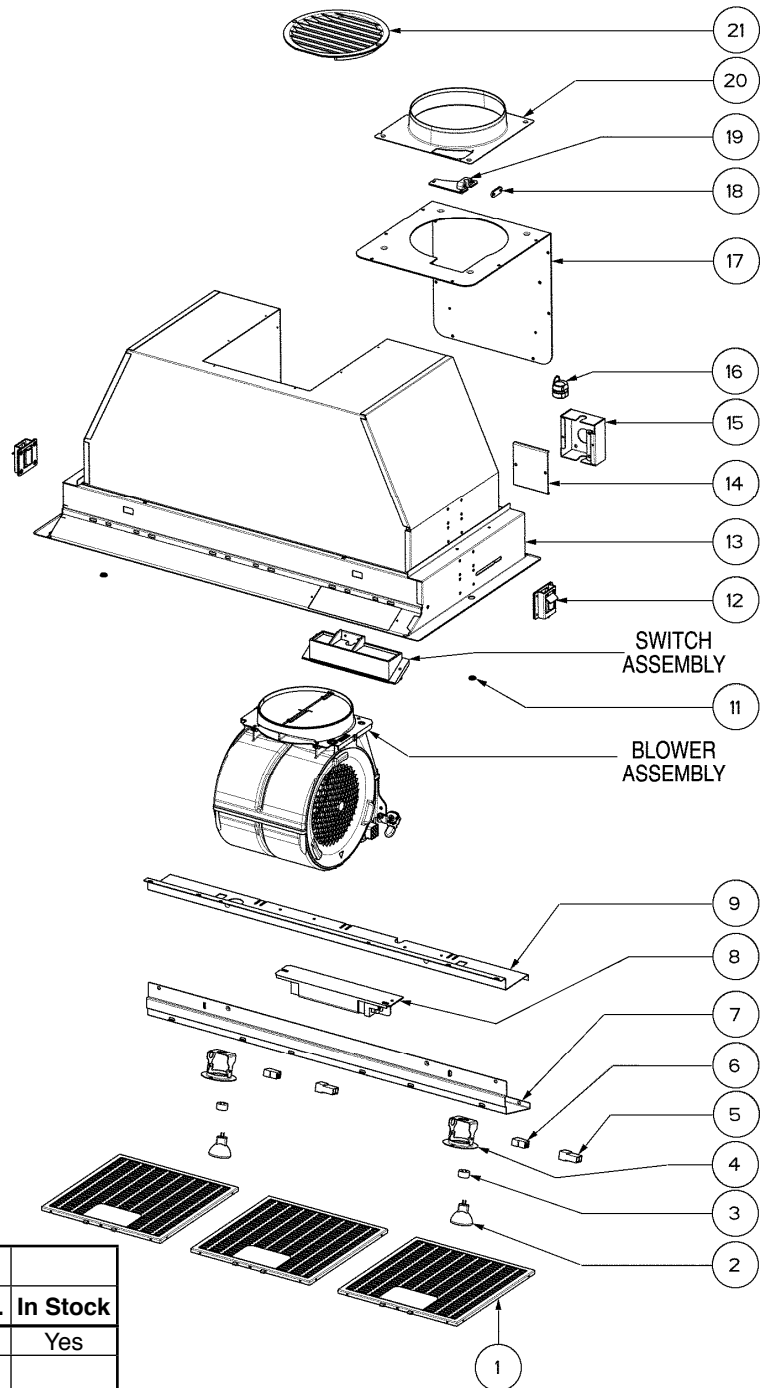

INCA HC SS

body components

Key	Model Number	630002752		
Key	Description	29 Stainless	Qty Req.	In Stock
1	Grease Filter	432010107	3	Yes
2	Halogen Lamp (Long Life)	403000470	2	Yes
3	Lamp Holder	4269362	2	Yes
4	Lamp Holder Support	4269192	2	No
5	Male Connector	4021308	2	Yes
6	Female Connector	4021307	2	Yes
7	Light Support	440004630	1	No
8	Transformer	4021820	1	Yes
9	Light Housing	4480228	1	No
11	Plug	4166349	2	Yes
12	Spring Loaded Bracket	4467280	2	Yes
13	Body	440004628	1	No
14	Field Wiring Box Cover	4468375	1	No
15	Field Wiring Box	4468373	1	No
16	Cable Clamp	4117090	1	No
17	Top/Rear Vent Plate	440004624	1	No
18	Cable Clamp	4161633	1	Yes
19	Cable Clamp Cover	4109168	1	No
20	Vent Collar Plate	4470197	1	No
21	Ductless Grill	4120889	1	Yes

INCA HC SS

blower components

Key	Model Number	630002752		
Key	Description	29 Stainless	Qty Req.	In Stock
301	Wiring Cover	410100399	1	No
303	Capacitor Clamp	4161615	1	No
304	Capacitor 11mf	4021295	1	Yes
305	Capacitor Box Cap	4163011	1	No
306	Connector	4021472	1	No
307	Diffuser Lower	410100401	1	Yes
308	Motor Fixing Clamp	410100281	1	No
309	Motor	4000386	1	Yes
310	Left Impeller (SX)	4120797	1	Yes
311	Diffuser Upper	410100400	1	Yes
312	Damper	4136045	1	Yes
313	Motor Support	4481965	1	No
314	Right Impeller (DX)	4120796	1	Yes
315	Impeller Locking Nut	4109897	2	Yes
316	Charcoal Filter Support Right	410100398	1	Yes
320	Charcoal Filter Support Left	410100397	1	Yes
324	Screw	417000008	2	No
328	Motor Fixing Screw	417000033	3	No

INCA HC SS

electrical components

switch

	Model Number	630002752		
Key	Description	29 Stainless	Qty Req.	In Stock
101	On/Off Button	4022711	2	Yes
102	Red Lamp Cover	4021515	1	Yes
103	Motor Speed Button	4022761	1	Yes
104	Switch Box Cover	4276062	1	Yes
105	Switch Board	4269312	1	Yes
106	Switch Box	4109193	1	No
107	Cable Clamp	4117658	1	No
108	Connector	4021471	1	No
109	Cable Clamp	410100264	1	No