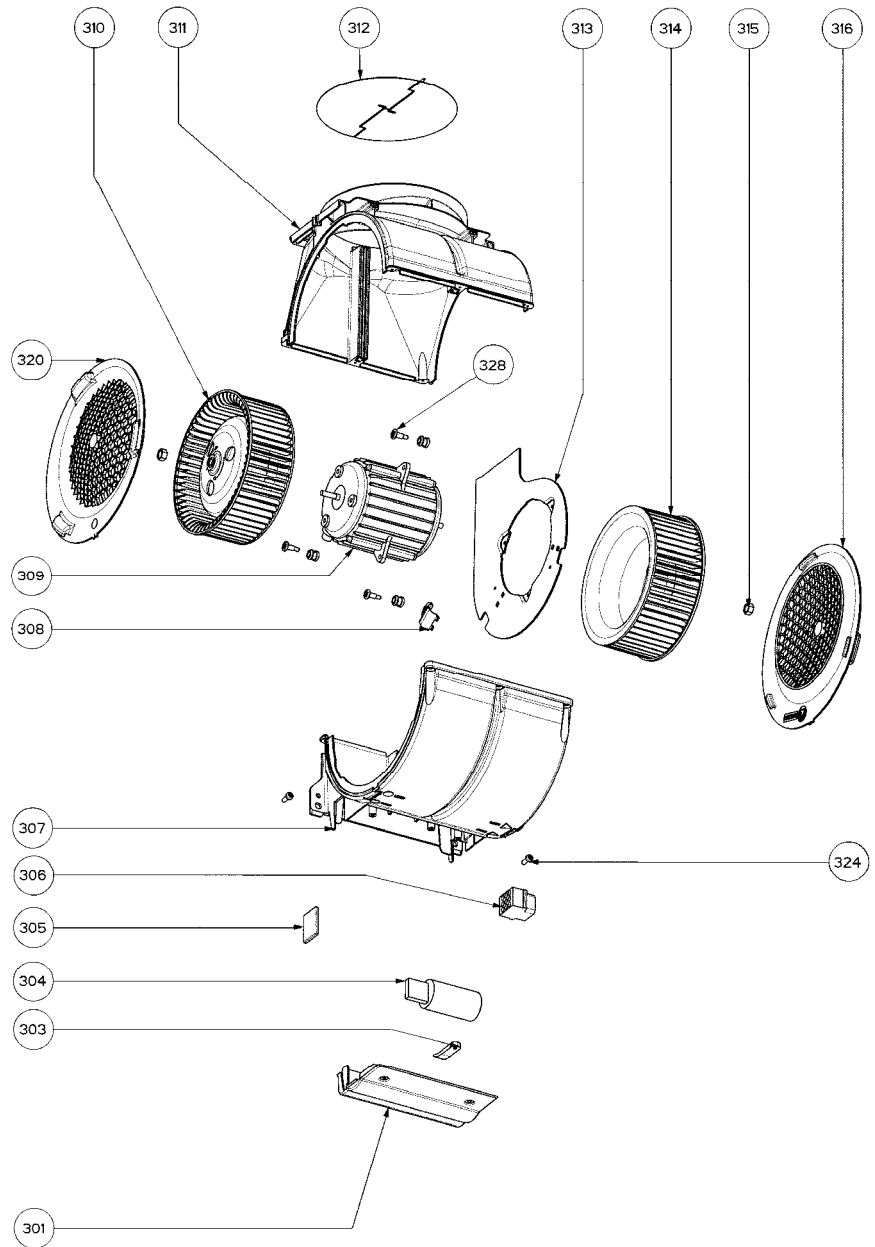

INCA HC SS

body components

Key	Model Number	630002752		
Key	Description	29 Stainless	Qty Req.	In Stock
1	Grease Filter	432010107	3	Yes
2	Halogen Lamp (Long Life)	403000470	2	Yes
3	Lamp Holder	4269362	2	Yes
4	Lamp Holder Support	4269192	2	No
5	Male Connector	4021308	2	Yes
6	Female Connector	4021307	2	Yes
7	Light Support	440004630	1	No
8	Transformer	4021820	1	Yes
9	Light Housing	4480228	1	No
11	Plug	4166349	2	Yes
12	Spring Loaded Bracket	4467280	2	Yes
13	Body	440004628	1	No
14	Field Wiring Box Cover	4468375	1	No
15	Field Wiring Box	4468373	1	No
16	Cable Clamp	4117090	1	No
17	Top/Rear Vent Plate	440004624	1	No
18	Cable Clamp	4161633	1	Yes
19	Cable Clamp Cover	4109168	1	No
20	Vent Collar Plate	4470197	1	No
21	Ductless Grill	4120889	1	Yes

INCA HC SS

blower components

Key	Model Number	630002752		
Key	Description	29 Stainless	Qty Req.	In Stock
301	Wiring Cover	410100399	1	No
303	Capacitor Clamp	4161615	1	No
304	Capacitor 11mf	4021295	1	Yes
305	Capacitor Box Cap	4163011	1	No
306	Connector	4021472	1	No
307	Diffuser Lower	410100401	1	Yes
308	Motor Fixing Clamp	410100281	1	No
309	Motor	4000386	1	Yes
310	Left Impeller (SX)	4120797	1	Yes
311	Diffuser Upper	410100400	1	Yes
312	Damper	4136045	1	Yes
313	Motor Support	4481965	1	No
314	Right Impeller (DX)	4120796	1	Yes
315	Impeller Locking Nut	4109897	2	Yes
316	Charcoal Filter Support Right	410100398	1	Yes
320	Charcoal Filter Support Left	410100397	1	Yes
324	Screw	417000008	2	No
328	Motor Fixing Screw	417000033	3	No

INCA HC SS

electrical components

switch

	Model Number	630002752		
Key	Description	29 Stainless	Qty Req.	In Stock
101	On/Off Button	4022711	2	Yes
102	Red Lamp Cover	4021515	1	Yes
103	Motor Speed Button	4022761	1	Yes
104	Switch Box Cover	4276062	1	Yes
105	Switch Board	4269312	1	Yes
106	Switch Box	4109193	1	No
107	Cable Clamp	4117658	1	No
108	Connector	4021471	1	No
109	Cable Clamp	410100264	1	No