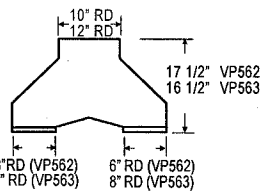

**BACK/SIDE VENT ELBOW**

| MODEL | DIM              | PRICE |
|-------|------------------|-------|
| VP561 | 8" - 6" x 8 1/2" |       |

**BACK VENT ELBOW**

| MODEL | DIM        | PRICE |
|-------|------------|-------|
| VP559 | 3 1/4"x10" |       |

**MULTI-BLOWER TRANSITION**

| MODEL | DIM | PRICE |
|-------|-----|-------|
| VP562 | 10" |       |
| VP563 | 12" |       |

**"Y" TRANSITION**

| MODEL | DIM           | PRICE |
|-------|---------------|-------|
| VP517 | 8" x 8" - 12" |       |
| VP518 | 6" x 8" - 12" |       |
| VP551 | 6" x 8" - 10" |       |

**10 TO 6/7 TRANSITION**

| MODEL | DIM               | PRICE |
|-------|-------------------|-------|
| VP520 | 3 1/4" x 10" - 6" |       |
| VP521 | 3 1/4" x 10" - 7" |       |

**OFFSET KIT-ROUND**

| MODEL | DIM      | PRICE |
|-------|----------|-------|
| VP529 | 6" TO 7" |       |

**3 1/4\"/>**

| MODEL | DIM          | PRICE |
|-------|--------------|-------|
| VP504 | 3 1/4" x 10" |       |
| VP505 | 3 1/4" x 12" |       |
| VP506 | 3 1/4" x 16" |       |

**6\"/>**

| MODEL | DIM         | PRICE |
|-------|-------------|-------|
| VP507 | 6" x 8 1/2" |       |