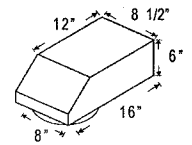

**LOW PROFILE ROOF JACK (MAXIMUM 4/12 PITCH)**

| MODEL | DIM | PRICE |
|-------|-----|-------|
| VP552 | 10" |       |
| VP553 | 12" |       |

**ADJUSTABLE ELBOW**

| MODEL | DIM | PRICE |
|-------|-----|-------|
| VP513 | 6"  |       |
| VP514 | 7"  |       |
| VP515 | 8"  |       |

**BACK/SIDE VENT ELBOW**

| MODEL | DIM              | PRICE |
|-------|------------------|-------|
| VP561 | 8" - 6" x 8 1/2" |       |

**BACK VENT ELBOW**

| MODEL | DIM        | PRICE |
|-------|------------|-------|
| VP559 | 3 1/4"x10" |       |