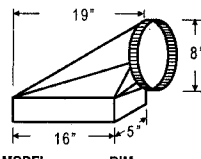

SIDE VENT TRANSITION L & R FOR ISLAND HOODS

MODEL	DIM	PRICE
VP544	LEFT SIDE	
VP545	RIGHT SIDE