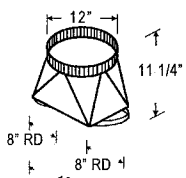

CLUSTER BLOWER TRANSITION

MODEL	DIM	PRICE
VP564