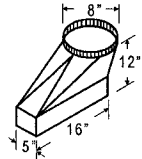

OFFSET L & R TRANSITION FOR ISLAND BLOWERS

MODEL	DIM	PRICE
VP542	TOP LEFT ISLAND	
VP543	TOP RIGHT ISLAND