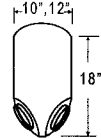

**BACK/SIDE VENT ELBOW**

| MODEL | DIM              | PRICE |
|-------|------------------|-------|
| VP561 | 8" - 6" x 8 1/2" |       |

**BACK VENT ELBOW**

| MODEL | DIM        | PRICE |
|-------|------------|-------|
| VP559 | 3 1/4"x10" |       |

**MULTI-BLOWER TRANSITION**

| MODEL | DIM | PRICE |
|-------|-----|-------|
| VP562 | 10" |       |
| VP563 | 12" |       |

**"Y" TRANSITION**

| MODEL | DIM           | PRICE |
|-------|---------------|-------|
| VP517 | 8" x 8" - 12" |       |
| VP518 | 6" x 8" - 12" |       |
| VP551 | 6" x 8" - 10" |       |

**10 TO 6/7 TRANSITION**

| MODEL | DIM               | PRICE |
|-------|-------------------|-------|
| VP520 | 3 1/4" x 10" - 6" |       |
| VP521 | 3 1/4" x 10" - 7" |       |

**OFFSET KIT-ROUND**

| MODEL | DIM      | PRICE |
|-------|----------|-------|
| VP529 | 6" TO 7" |       |

**3 1/4\"/>**

| MODEL | DIM          | PRICE |
|-------|--------------|-------|
| VP504 | 3 1/4" x 10" |       |
| VP505 | 3 1/4" x 12" |       |
| VP506 | 3 1/4" x 16" |       |

**6\"/>**

| MODEL | DIM         | PRICE |
|-------|-------------|-------|
| VP507 | 6" x 8 1/2" |       |