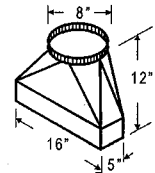

STANDARD ISLAND TRANSITION

MODEL	DIM	PRICE
VP546