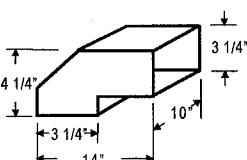

**LOW PROFILE ROOF JACK (MAXIMUM 4/12 PITCH)**

| MODEL | DIM | PRICE |
|-------|-----|-------|
| VP552 | 10" |       |
| VP553 | 12" |       |

**ADJUSTABLE ELBOW**

| MODEL | DIM | PRICE |
|-------|-----|-------|
| VP513 | 6"  |       |
| VP514 | 7"  |       |
| VP515 | 8"  |       |

**BACK/SIDE VENT ELBOW**

| MODEL | DIM              | PRICE |
|-------|------------------|-------|
| VP561 | 8" - 6" x 8 1/2" |       |

**BACK VENT ELBOW**

| MODEL | DIM        | PRICE |
|-------|------------|-------|
| VP559 | 3 1/4"x10" |       |