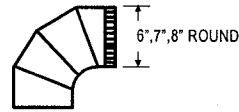

ADJUSTABLE ELBOW

MODEL	DIM	PRICE
VP513	6"	
VP514	7"	
VP515	8"