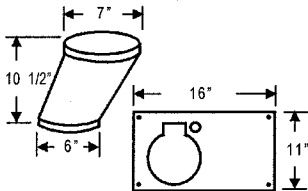

**BACK/SIDE VENT ELBOW**

| MODEL | DIM              | PRICE |
|-------|------------------|-------|
| VP561 | 8" - 6" x 8 1/2" |       |

**BACK VENT ELBOW**

| MODEL | DIM        | PRICE |
|-------|------------|-------|
| VP559 | 3 1/4"x10" |       |

**MULTI-BLOWER TRANSITION**

| MODEL | DIM | PRICE |
|-------|-----|-------|
| VP562 | 10" |       |
| VP563 | 12" |       |

**"Y" TRANSITION**

| MODEL | DIM           | PRICE |
|-------|---------------|-------|
| VP517 | 8" x 8" - 12" |       |
| VP518 | 6" x 8" - 12" |       |
| VP551 | 6" x 8" - 10" |       |

**10 TO 6/7 TRANSITION**

| MODEL | DIM               | PRICE |
|-------|-------------------|-------|
| VP520 | 3 1/4" x 10" - 6" |       |
| VP521 | 3 1/4" x 10" - 7" |       |

**OFFSET KIT-ROUND**

| MODEL | DIM      | PRICE |
|-------|----------|-------|
| VP529 | 6" TO 7" |       |