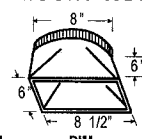

**BACK/SIDE VENT ELBOW**

| MODEL | DIM              | PRICE |
|-------|------------------|-------|
| VP561 | 8" - 6" x 8 1/2" |       |

**BACK VENT ELBOW**

| MODEL | DIM        | PRICE |
|-------|------------|-------|
| VP559 | 3 1/4"x10" |       |

**MULTI-BLOWER TRANSITION**

| MODEL | DIM | PRICE |
|-------|-----|-------|
| VP562 | 10" |       |
| VP563 | 12" |       |

**"Y" TRANSITION**

| MODEL | DIM           | PRICE |
|-------|---------------|-------|
| VP517 | 8" x 8" - 12" |       |
| VP518 | 6" x 8" - 12" |       |
| VP551 | 6" x 8" - 10" |       |

**10 TO 6/7 TRANSITION**

| MODEL | DIM               | PRICE |
|-------|-------------------|-------|
| VP520 | 3 1/4" x 10" - 6" |       |
| VP521 | 3 1/4" x 10" - 7" |       |

**OFFSET KIT-ROUND**

| MODEL | DIM      | PRICE |
|-------|----------|-------|
| VP529 | 6" TO 7" |       |

**OFFSET KIT-RECTANGLE**

| MODEL | DIM           | PRICE |
|-------|---------------|-------|
| VP550 | 6"-3 1/4"x10" |       |

**WALL MOUNT TRANSITION**

| MODEL | DIM              | PRICE |
|-------|------------------|-------|
| VP519 | 6" x 8 1/2" - 8" |       |